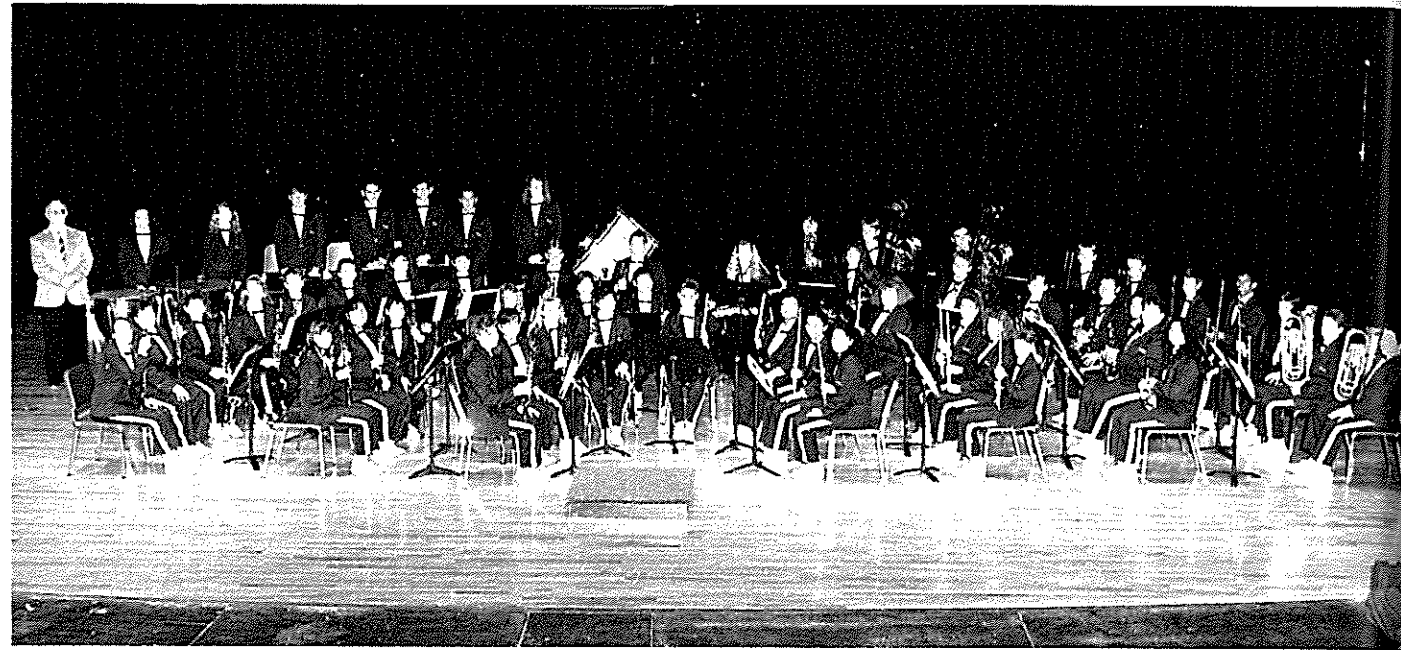

Dauber Band Makes Music

The 1991-92 Dauber band members were FRONT ROW Heather Reed, Corina Montes, Kami Potter, Yves Barta, Jamie Sonnier, Glenda Hernandez, Jamie Soltero, Clarissa Towns, SECOND ROW Stephanie Powers, Reina Berzoza, Sandy Neal, Salina Harris, Selena Ortiz, Adelina Nave, Angela Berry, Paige Fostel, Kathryn Fogle, Shannon Jackson, THIRD ROW Jessica Wallace, Karla Kasner, Autumn Roberts, Amber Connell, Tim Porter, Shay Maledon, Julie Myers, Jessi Carrasco, Ricky Mitchell, Christy Underwood, Michelle Evans, Robin Trammell, James Batchelor, Mary Bell, Cande Montes, Luis Soltero, Kim Kasner, Irma Cobos, FOURTH ROW Mr. John Walker, Jessica Salmon, Kelly Lajoie, Shane Warnick, Brian Urias, Jaime Flores, Jeffery Lopez, Marci Parks, Pam Abila, Jonathan Clary, Brian Valenzuela, Chris Senn, Corey Jolly, Justin Leeson, Ceasar Saenz, Reese Graves, Jon Jennings, and Sam Barriga. The Dauber Band received ratings of a division 2 in concert and a division 2 in sight reading.

Serving as the 1991-92 drum major was Heather Reed, and twirlers were Paige Fostel and Shannon Jackson. Not shown is Kendra Twaddle.

The junior high school All Region Members were FRONT ROW Kami Potter, Shannon Jackson, Ricky Mitchell, BACK ROW Karla Kasner, Yves Barta, Christy Underwood, Julie Myers and Kim Kasner.

Practicing for the next band concert is Marci Parks, Jessica Salmon, and Kelly Lajoie. Marci was participating in the SWORD "Dead Day."

Steven Cody and Reese Graves enjoy band, even playing the trombone! Reese was participating in the SWORD "Dead Day."